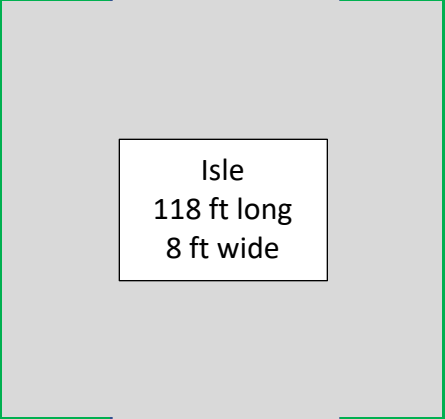

Side Trellis
12 ft wide x 9 ft tall

Side Trellis
12 ft wide x 9 ft tall

Center Trellis
24 ft wide x 10 ft tall

Isle
118 ft long
8 ft wide

Left Lawn
118 ft long
47 ft wide

Right Lawn
118 ft long
47 ft wide